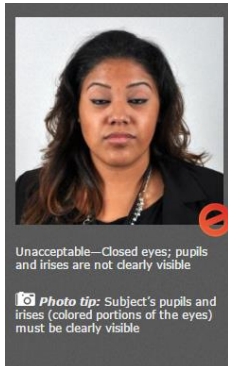

NFL Accreditation Photo Requirements & Examples

****Photo Requirements & Examples**

Photos marked with ✓ = acceptable ✗ = rejected photo

- Recent headshot with full view of face, open eyes

- No hats or sunglasses- Regular glasses are permitted only when glare does not appear on lens

- Full color without shadows or over lighting

- Neutral facial expression or natural smile

Additional **Photo Requirements

- Solid color background, preferably white or off-white color
- JPG/JPEG format
- Between 50KB and 200KB in size
 - Minimum 480 x 640 pixels or 1.6" x 2.13"
 - Maximum 1200 x 1600 pixels or 4" x 5.33"
- Not blurry or pixelated