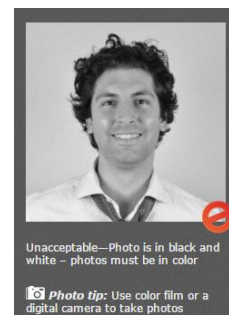

- Full color without shadows or over lighting