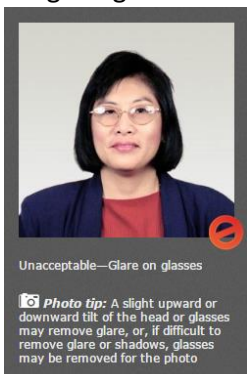

NFL Accreditation Photo Requirements & Examples

****Photo Requirements & Examples**

Photos marked with ✓ = acceptable ✗ = rejected photo

- Recent headshot with full view of face, open eyes

- No hats or sunglasses- Regular glasses are permitted only when glare does not appear on lens

- Full color without shadows or over lighting

- Neutral facial expression or natural smile

Additional **Photo Requirements

- Solid color background, preferably white or off-white color
- JPG/JPEG format
- Between 50KB and 200KB in size
 - Minimum 480 x 640 pixels or 1.6" x 2.13"
 - Maximum 1200 x 1600 pixels or 4" x 5.33"
- Not blurry or pixelated