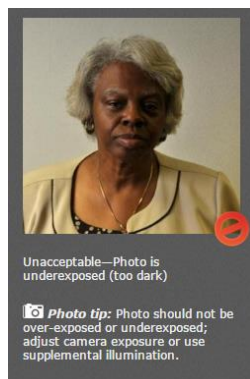

NFL Accreditation Photo Requirements & Examples

****Photo Requirements & Examples**

Photos marked with ✓ = acceptable ✗ = rejected photo

- Recent headshot with full view of face, open eyes

- No hats or sunglasses- Regular glasses are permitted only when glare does not appear on lens

- Full color without shadows or over lighting

- Neutral facial expression or natural smile

Additional **Photo Requirements

- Solid color background, preferably white or off-white color
- JPG/JPEG format
- Between 50KB and 200KB in size
 - Minimum 480 x 640 pixels or 1.6" x 2.13"
 - Maximum 1200 x 1600 pixels or 4" x 5.33"
- Not blurry or pixelated