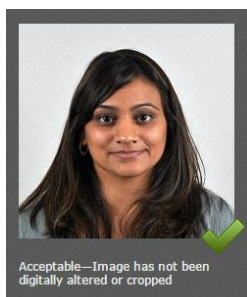

NFL Accreditation Photo Requirements & Examples

****Photo Requirements & Examples**

Photos marked with ✓ = acceptable ✗ = rejected photo

- Recent headshot with full view of face, open eyes

- No hats or sunglasses- Regular glasses are permitted only when glare does not appear on lens

- Full color without shadows or over lighting

- Neutral facial expression or natural smile

Additional **Photo Requirements

- Solid color background, preferably white or off-white color
- JPG/JPEG format
- Between 50KB and 200KB in size
 - Minimum 480 x 640 pixels or 1.6" x 2.13"
 - Maximum 1200 x 1600 pixels or 4" x 5.33"
- Not blurry or pixelated