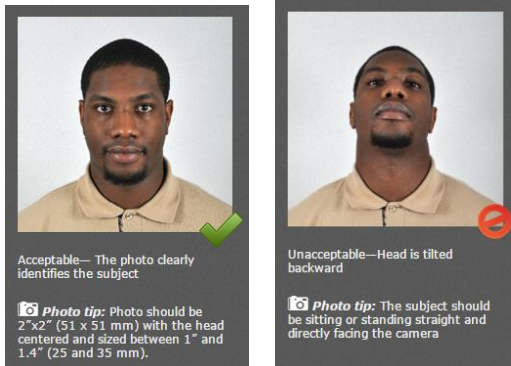

NFL Accreditation Photo Requirements & Examples

****Photo Requirements & Examples**

Photos marked with ✓ = acceptable ✗ = rejected photo

- Recent headshot with full view of face, open eyes

- No hats or sunglasses- Regular glasses are permitted only when glare does not appear on lens

- Full color without shadows or over lighting

- Neutral facial expression or natural smile

Additional **Photo Requirements

- Solid color background, preferably white or off-white color
- JPG/JPEG format
- Between 50KB and 200KB in size
 - Minimum 480 x 640 pixels or 1.6" x 2.13"
 - Maximum 1200 x 1600 pixels or 4" x 5.33"
- Not blurry or pixelated