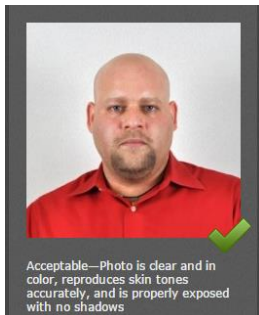

NFL Accreditation Photo Requirements & Examples

****Photo Requirements & Examples**

Photos marked with ✓ = acceptable ✗ = rejected photo

- Recent headshot with full view of face, open eyes

- No hats or sunglasses- Regular glasses are permitted only when glare does not appear on lens

- Full color without shadows or over lighting

- Neutral facial expression or natural smile

Additional **Photo Requirements

- Solid color background, preferably white or off-white color
- JPG/JPEG format
- Between 50KB and 200KB in size
 - Minimum 480 x 640 pixels or 1.6" x 2.13"
 - Maximum 1200 x 1600 pixels or 4" x 5.33"
- Not blurry or pixelated