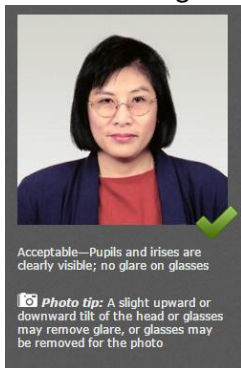

NFL Accreditation Photo Requirements & Examples

****Photo Requirements & Examples**

Photos marked with ✓ = acceptable ✗ = rejected photo

- Recent headshot with full view of face, open eyes

- No hats or sunglasses- Regular glasses are permitted only when glare does not appear on lens

- Full color without shadows or over lighting

- Neutral facial expression or natural smile

Additional **Photo Requirements

- Solid color background, preferably white or off-white color
- JPG/JPEG format
- Between 50KB and 200KB in size
 - Minimum 480 x 640 pixels or 1.6" x 2.13"
 - Maximum 1200 x 1600 pixels or 4" x 5.33"
- Not blurry or pixelated