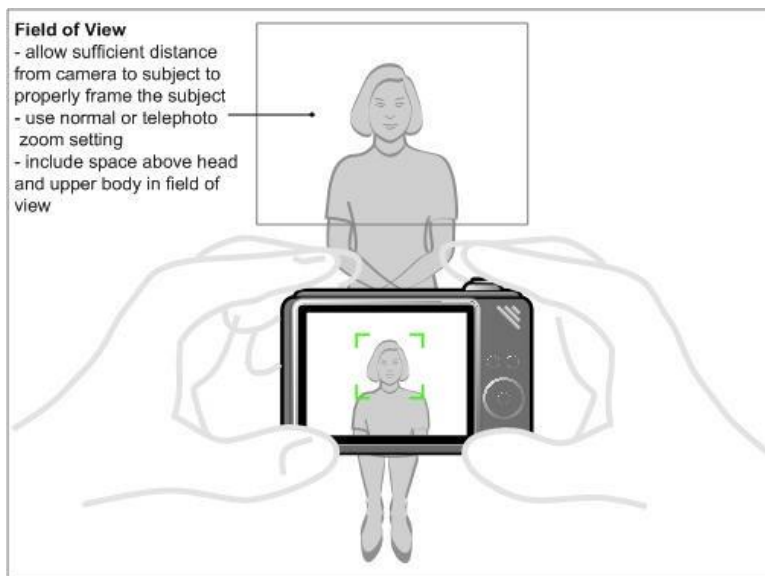

Photo Tip!

If applicable, please send samples of existing employee headshots and NFL Accreditation Manager will confirm if they are acceptable.